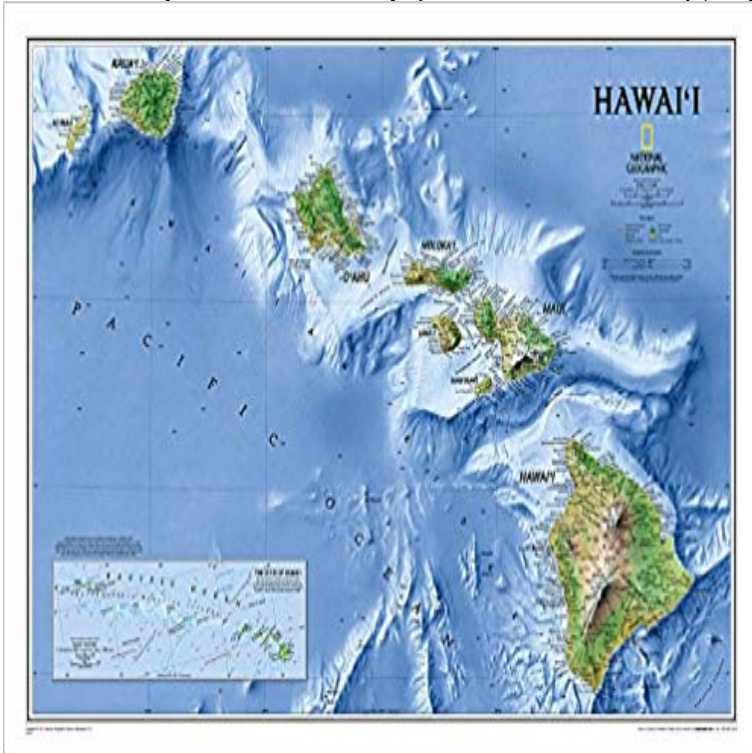

## Hawaii [Laminated] (National Geographic Reference Map)

One of National Geographic's most visually stunning maps, the Hawaii Map shows all eight of the major islands and includes an inset of the entire chain of reefs stretching nearly 3,000 miles across the central Pacific. In addition to showing all of the major land features, the map also shows the Hawaiian Ridge that runs under the islands, providing a wonderful perspective on how they were formed. The map is encapsulated in heavy-duty 1.6 mil laminate which makes the paper much more durable and resistant to the swelling and shrinking caused by changes in humidity. Laminated maps can be framed without the need for glass, so the frames can be much lighter and less expensive. Map Scale = 1:773,000 Sheet Size = 34.75 x 22.75